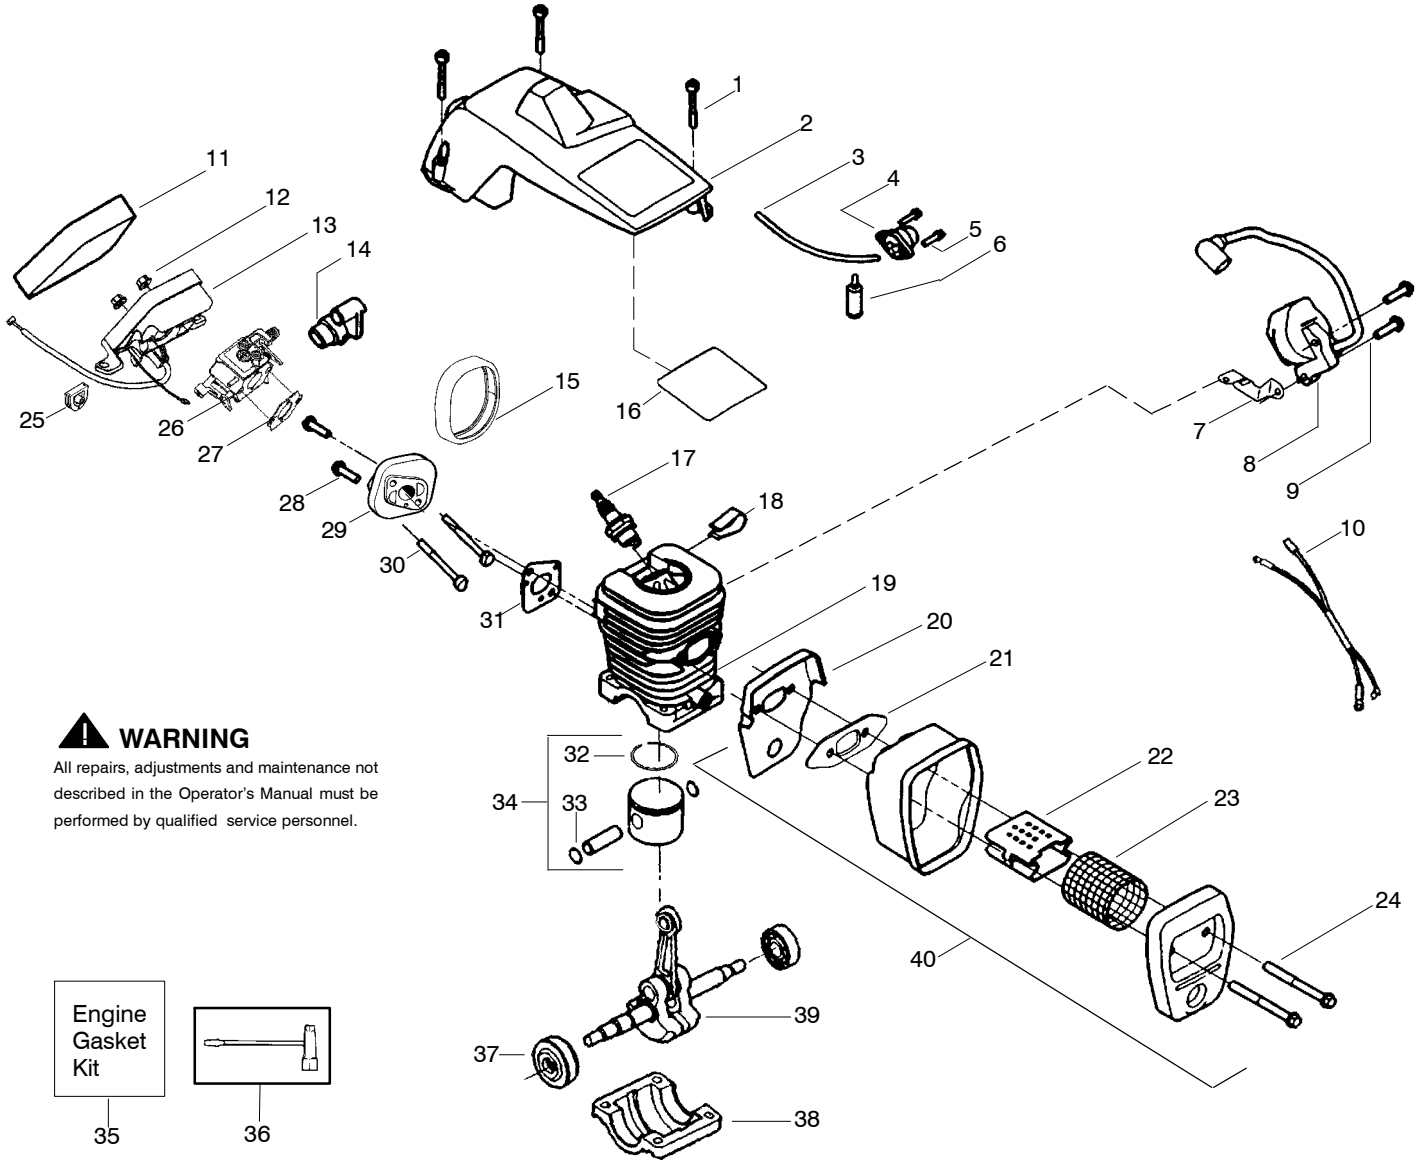

⚠ WARNING

All repairs, adjustments and maintenance not described in the Operator's Manual must be performed by qualified service personnel.

Ref.	Part No.	Description	Ref.	Part No.	Description	Ref.	Part No.	Description
1.	530016153	Screw	19.	530012550	Cylinder	36.	530031135	Scrench
2.	530056914	Assy - Cylinder Shield (includes # 16)	20.	530049870	Backplate - Muffler	37.	530056363	Assy - Seal & Bearing
3.	530069247	Kit - Fuel Line (Small)	21.	530069608	Gasket - Muffler (kit)	38.	530037935	Cap - Crankcase
4.	530071835	Kit - Purge Bulb (incl. #5)	22.	530037813	Diffuser - Muffler	39.	530047062	Assy - Crankshaft
5.	530015780	Screw	23.	530036103	Screen - Spark	40.	530047207	Assy - Muffler (Incl. 20,21,22,23,24)
6.	530095646	Assy - Fuel Pick-up	24.	530016132	Bolt - Muffler	Not Shown		
7.	530047442	Strap - Ground	25.	530047631	Grommet - Throttle Cable	---	---	Manuals
8.	530039198	Ignition Module	26.	---	Kit - Carburetor	545047519		(Euro 1)
9.	530015814	Screw		530071820	Zama (W-20)	545047520		(Euro 2)
10.	530057475	Assy - Wire Harness		530071821	Walbro (WT-662)	545047521		(Euro 3)
11.	530037793	Foam - Air Filter	27.	530069608	Gasket - Carb. (kit)	545047522		(Euro 4)
12.	530016101	Nut	28.	530016386	Screw	545047523		(Euro 5)
13.	530057702	Assy - Air Box	29.	530049700	Carb. Adapter	545047524		(Euro 6)
14.	530035526	Grommet - Carb Adjust	30.	530016187	Screw	545047525		(Euro 7)
15.	530054144	Seal - Carb Adapter	31.	530069608	Gasket - Adaptor (kit)	545047526		(Euro 8)
16.	530055698	Reflector - Heat	32.	530038729	Ring - Piston	545003002		Decal - Warning
17.	952030150	Spark Plug (RCJ-7Y)	33.	530015697	Retainer - Piston Pin			
18.	530016136	Clip - High Tension Lead	34.	530071408	Kit - Piston (Incl. 32 & 33)			
			35.	530069608	Kit - Engine Gasket (Incl. 21, 27 & 31)			

↗ = NEW PART NUMBER FOR THIS IPL

★ = REFER TO THE SERVICE REFERENCE INDICATED FOR MORE INFORMATION. (LOCATED AT END OF IPL)